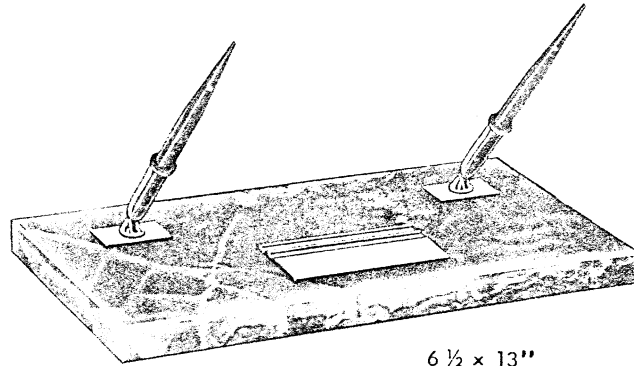

SHEAFFER'S NEW DESK SET LINE

6 1/2 x 13"

8201G
BRAZILIAN ONYX
With (2) 121SKD White Dot Pens $82.50
With 5SKD Pen, Pencil or ballpoint (any two) 67.50